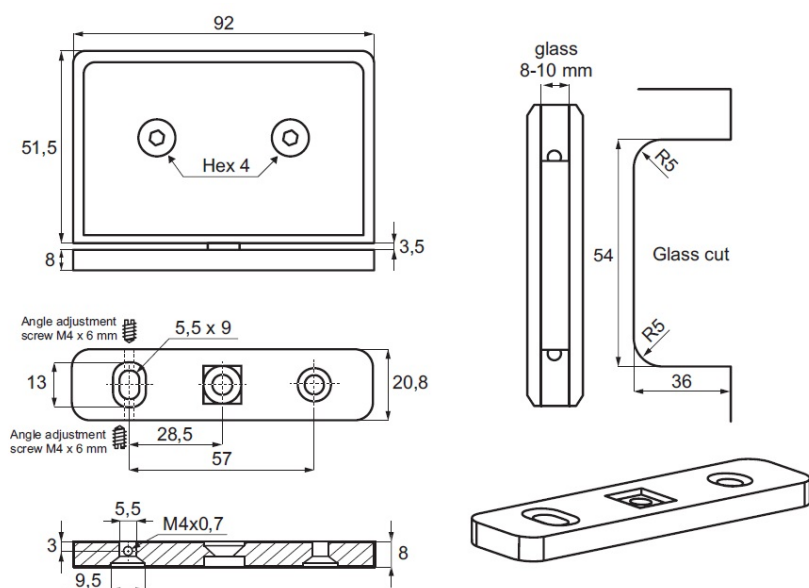

PRODUCT SHEET

Description:

Shower Pivot Hinge "Lodz II", Floor/Glass, CPL, 51,5x92x21mm, With Adjustable Base, Brass Material, Incl., Gaskets, Screws & Templates, Self Centering When Within 15DG, Of Closed Position, 8-10mm Glass Thickness., Load Capacity: 20 kg Pr. Hinge, Max Glass Width: 800mm

Item number:

15.23.945-0

Units	Box	Carton	HS Code	Barcode
Pcs.	1	20	8302100090	
				5704866470452

SISO A/S

Mileparken 11
DK-2740 Skovlunde
Denmark
VAT: DK 24786013

Phone +45 45 830 900

www.siso.dk
siso@siso.dk

Danske Bank
Nytorv Branch
Copenhagen
SWIFT: DABADKKK

Account no.
4180 3112 112936
IBAN Account
DK7230003112112936